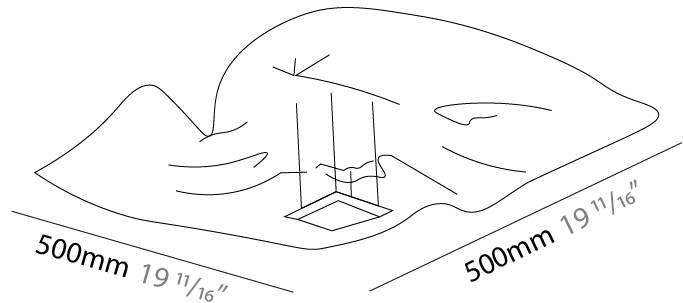

PROJECT	_____
TYPE	_____
SPECIFIER	_____
QUANTITY	_____
DATE	_____

CRASH SURFACE

D132050- _____
base number

1. To build a product code in our configurator select the specify button on the base model # product page
2. To build a manual product code on this datasheet choose from the options listed below in blue font and add the suffix to the base model #

GENERAL

Series: Crash
Brand: Knikerboker
Division: Design
Mounting Type: Surface
Mounting Location: Ceiling

PHYSICAL

Shape: Rectangle
Length (mm): 500
Length (in): 19 11/16
Width (mm): 500
Width (in): 19 11/16
Height (mm): 300
Height (in): 11 13/16
Light Distribution: Indirect
Fixture Finish: EWH / EBK / MAN / COF / PRD / SLF / GLF / CLF / BRL / EWS / EWG / EWC / EWR / EBS / EBG / EBC / EBC / EBB / MAS / MAD / MAC / MAB / COS / CGO / CCL / CBL / PRS / PRG / PRC / PRB
Fixture Material: Metal

ELECTRICAL

Lamp Type: LED
Input Wattage (W): 21
Total Output Wattage (W): 20
Dimming: Tri-Mode (Non-Dimming and Phase Dimming (120Vac only) and 0-10V Dimming)
Driver Included: Yes
Driver Location: Integrated
Driver Type: Constant Current - Universal
Driver Class: Class 2
Input Voltage (V): 120 - 277
Constant Current (MA): 250

LED

Number of LEDs: 2
Color Temperature (°K): 3000
Max. Delivered Lumen (lm): 2200
CRI: >85 CRI
Lamp Life (hrs): 50000

OPTICAL

RATINGS AND CERTIFICATIONS

Certified By: Certified for North American Standards
IP rating: IP20